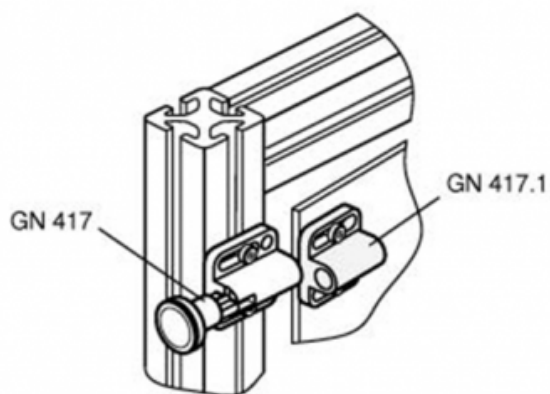

Article number: 20417110

Description: E+G Locators GN 417.1-10-ST-SW

Measures

b1	= 39	k2 = 6
b2	= 35	k3 = 23
b3	= 14.5	
b4-0,2	= 6.8	
d	= 10	
h1	= 14.5	
h2	= 6	
k1+-0,05	= 27	