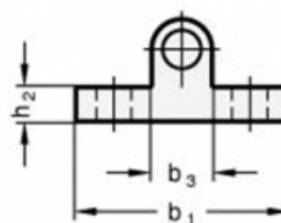

Article number: 20417110

Description: E+G Locators GN 417.1-10-ST-SW

Measures

b1	= 39	k2 = 6
b2	= 35	k3 = 23
b3	= 14.5	
b4-0,2	= 6.8	
d	= 10	
h1	= 14.5	
h2	= 6	
k1+-0,05	= 27	