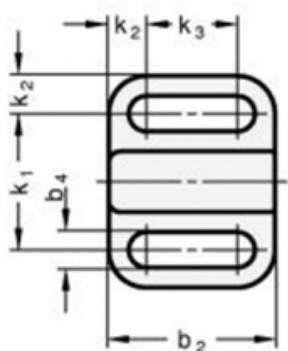

Article number: 20417110

Description: E+G Locators GN 417.1-10-ST-SW

Measures

b1	= 39	k2 = 6
b2	= 35	k3 = 23
b3	= 14.5	
b4-0,2	= 6.8	
d	= 10	
h1	= 14.5	
h2	= 6	
k1+-0,05	= 27	